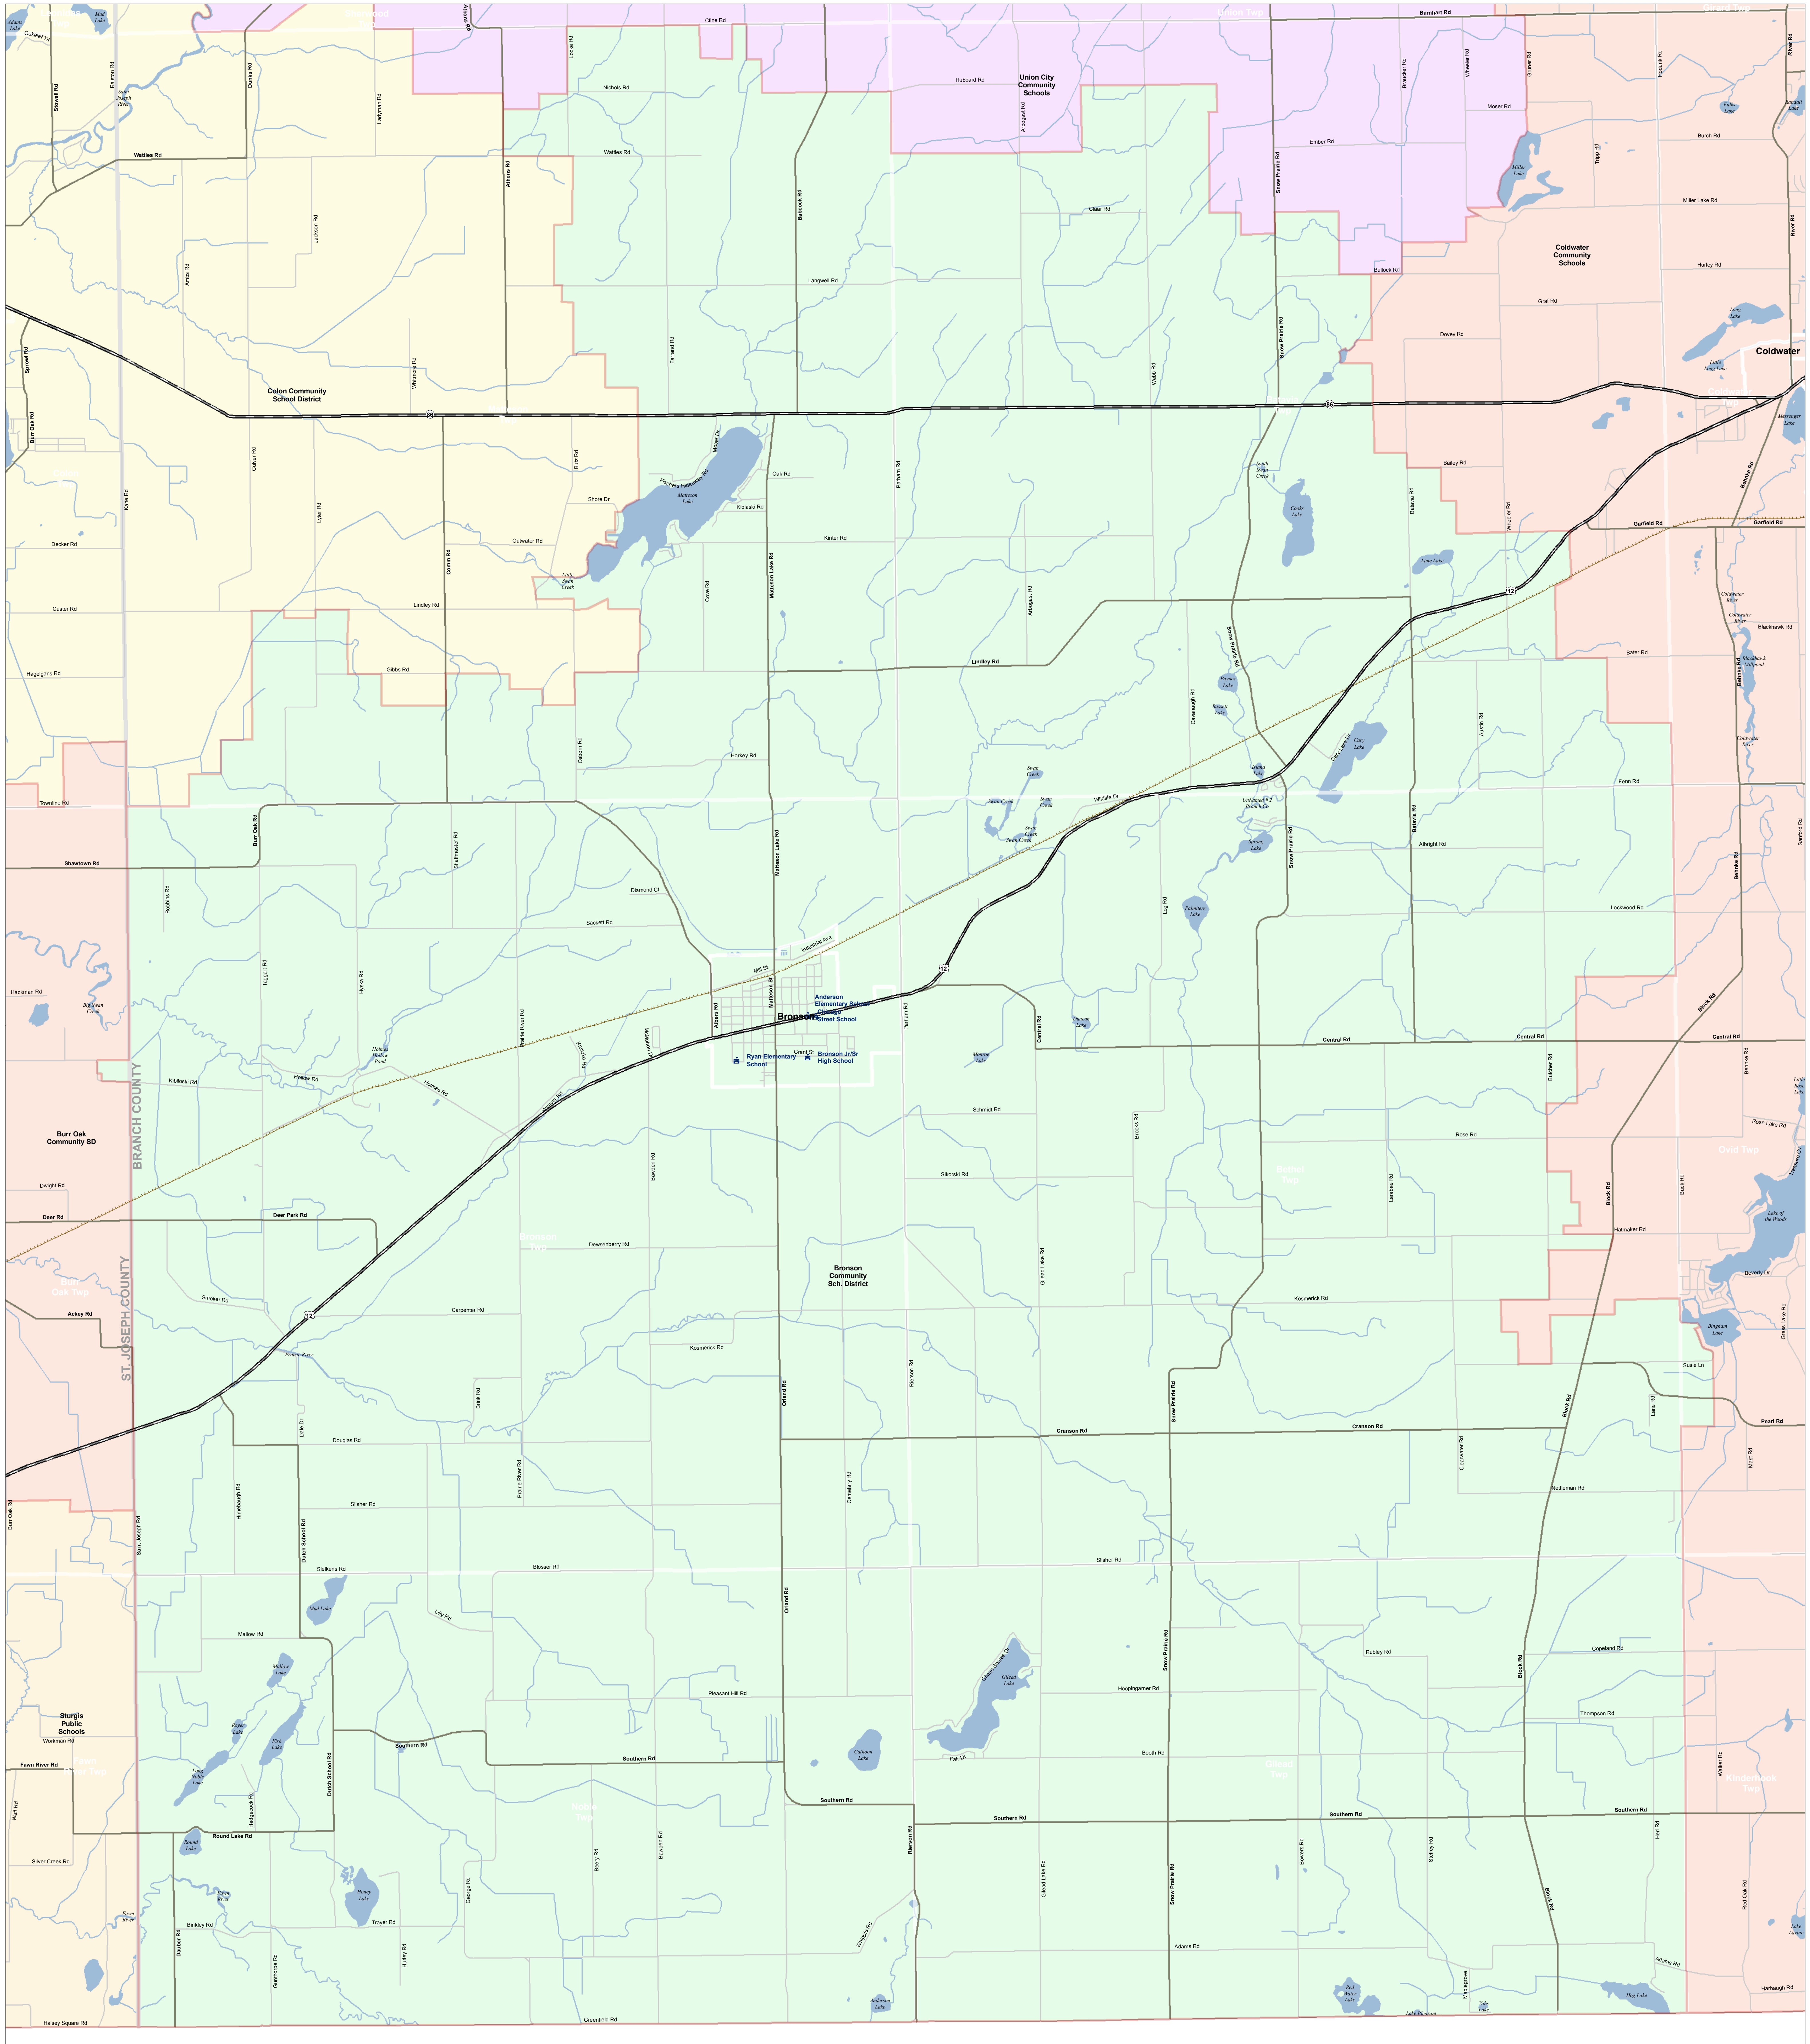

Bronson Community Sch. District

Branch ISD

Produced by J. Shively
Michigan Center for Geographic Information
Department of Information Technology
Completion: March 2008

- SCHOOL
- SCHOOL DISTRICT BOUNDARY
- CITY / VILLAGE
- COUNTY BOUNDARY
- WATER FEATURE
- HIGHWAY
- MAJOR ROAD
- LOCAL ROAD
- RAILROAD

For more information:
Web: www.michigan.gov/cgi
Phone: 517.373.7910